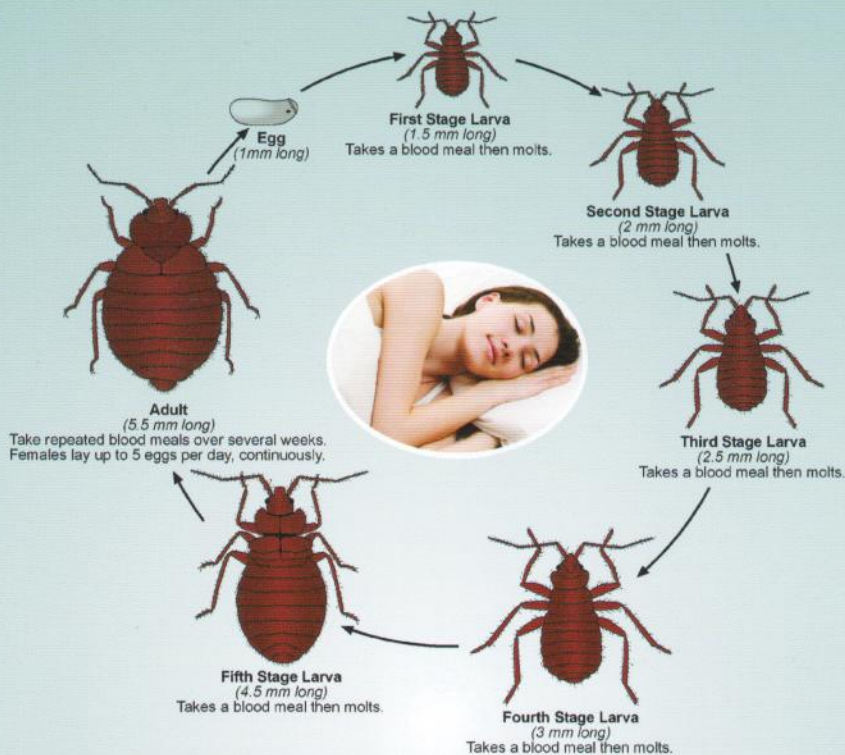

The fact remains – household pests, can have harmful effects upon your health and your family's health. It is important to fully understand the dangers stemming from these types of infestations.

BEDBUGS

MOSQUITOES

Not only nuisance pest but spread various diseases like malaria and dengue

ANTS

Social insects- however they can also be dangerous contaminants to food

FLEAS

Cause itchy, unsightly marks as well as severe allergic reactions

TRANSPORTEX

Life Cycle of the Bed Bug

Transportex is a carbamate insecticide containing Propoxur as active ingredient, used to control bedbugs, cockroaches, flies, mosquitoes and ants

Propoxur is an emulsifier concentrate containing Propoxur a.i. 20% w/w balance emulsifier and solvents.