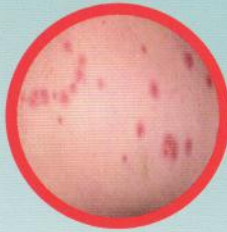

Get rid of

BUG BITES